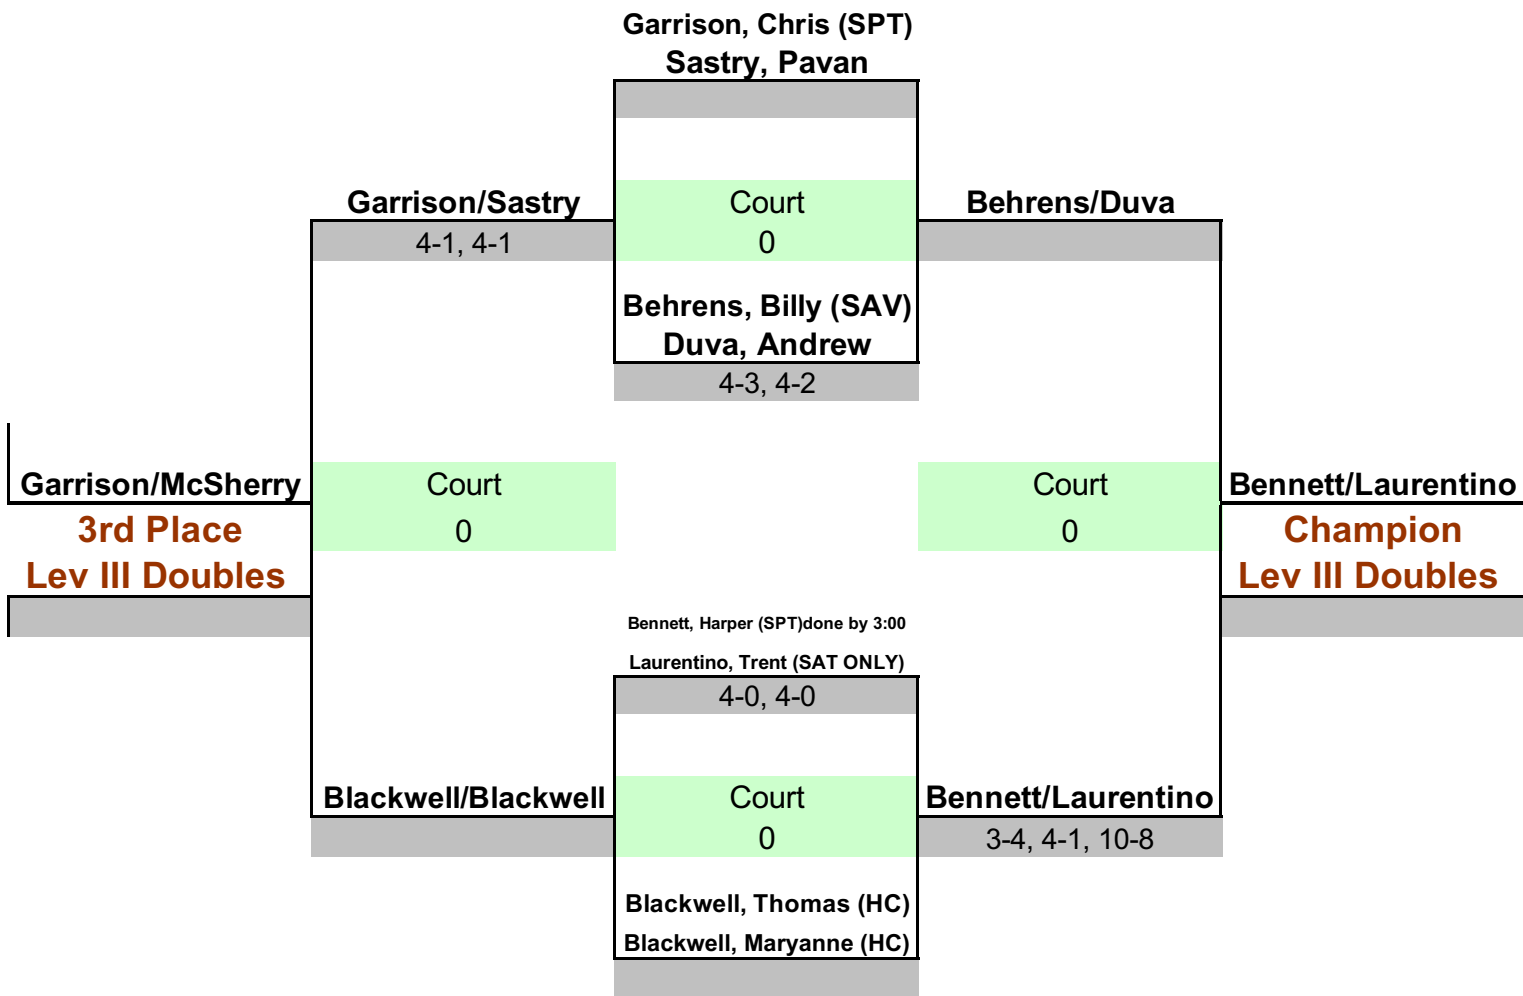

Lev III Doubles

FINAL RESULTS

4th Place	0	Group D
Bronze	Myles Henderson (SPT)/ Hannah Jackson	
Silver	Demetrius Chapin (SAV)/ Robbie Merrill	
Gold	Jameson Wannamacher (SPT)/ David Campbell	

Lev III Doubles

Use this draw if four in group

Group E

ORANGE DOT BALL/ BLUE LINE COURT- SETS 1 & 2 (FIRST TO 4 by 2); 3RD SET (10 PT TIE BREAK)
No-Ad Scoring; At Deuce Point, Athlete to Athlete; Partner to Partner
UMPIRES- Confirm Scores; Circle Winning Player/Team; Record Scores in Score Box