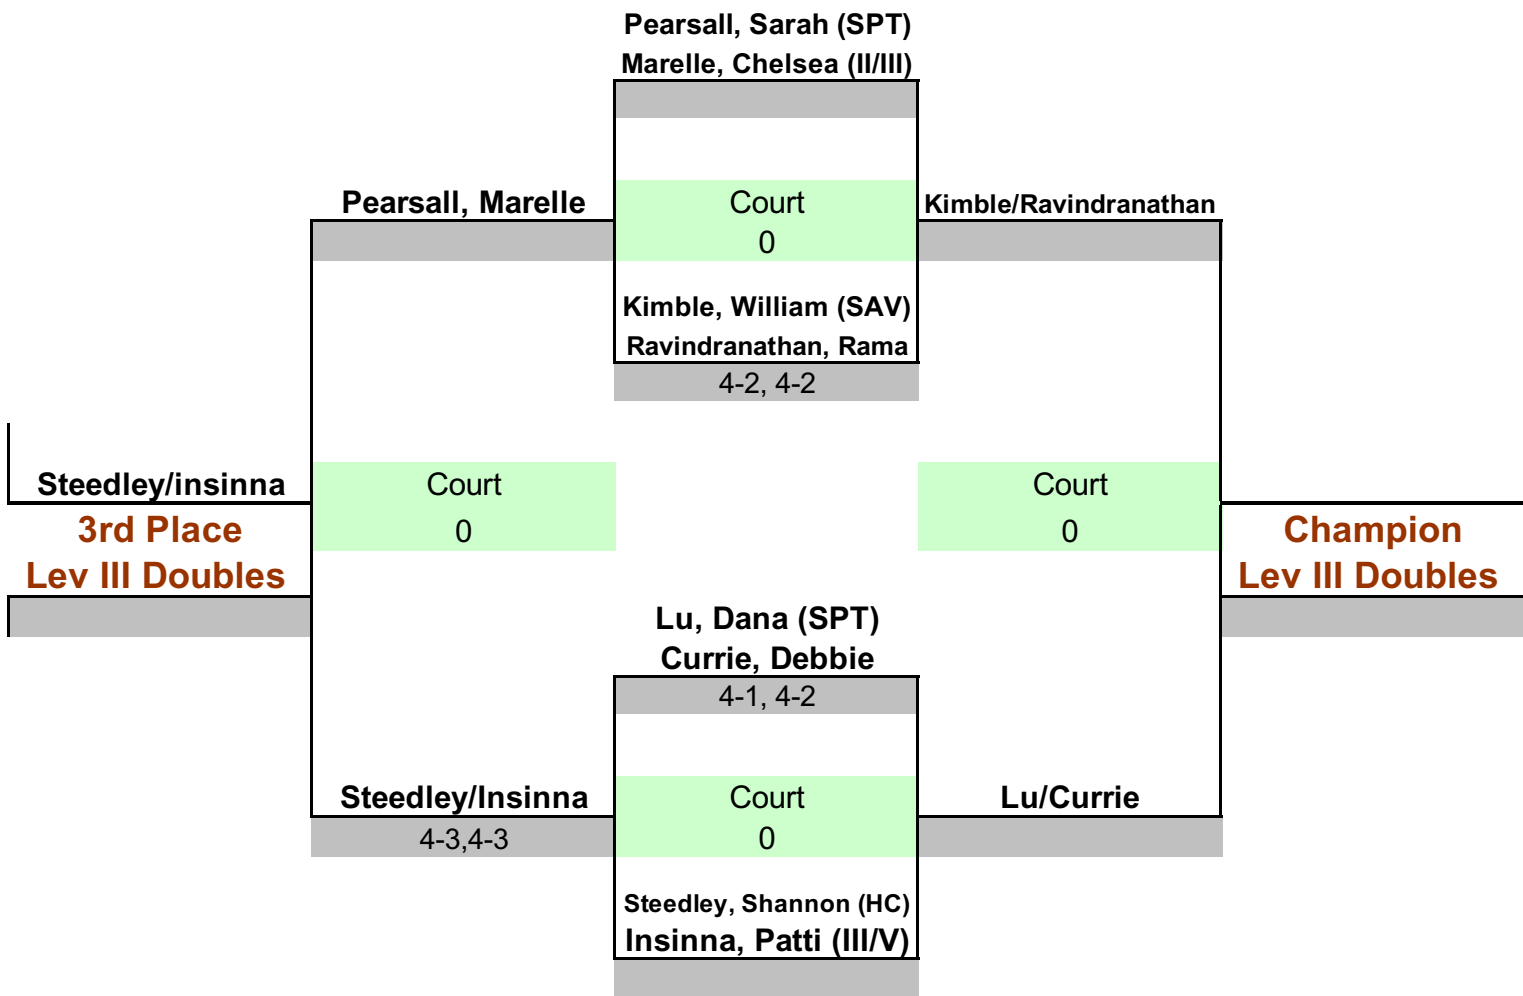

Lev III Doubles

Use this draw if four in group

Group A

ORANGE DOT BALL/ BLUE LINE COURT- SETS 1 & 2 (FIRST TO 4 by 2); 3RD SET (10 PT TIE BREAK)

No-Ad Scoring; At Deuce Point, Athlete to Athlete; Partner to Partner

UMPIRES- Confirm Scores; Circle Winning Player/Team; Record Scores in Score Box

Lev III Doubles

FINAL RESULTS

4th Place	Rebecca Heaton (HC)/Minerva	Group
Bronze	Ijeoma Ofodile (SPT)/Nan Hunter	
Silver	Jon Paul Thomas (HC)/Peggy Benz	A
Gold	Ryan Leonard (SPT)/Garth Cappy	

Lev III Doubles

Use this draw if four in group

Group B

ORANGE DOT BALL/ BLUE LINE COURT- SETS 1 & 2 (FIRST TO 4 by 2); 3RD SET (10 PT TIE BREAK)
No-Ad Scoring; At Deuce Point, Athlete to Athlete; Partner to Partner
UMPIRES- Confirm Scores; Circle Winning Player/Team; Record Scores in Score Box