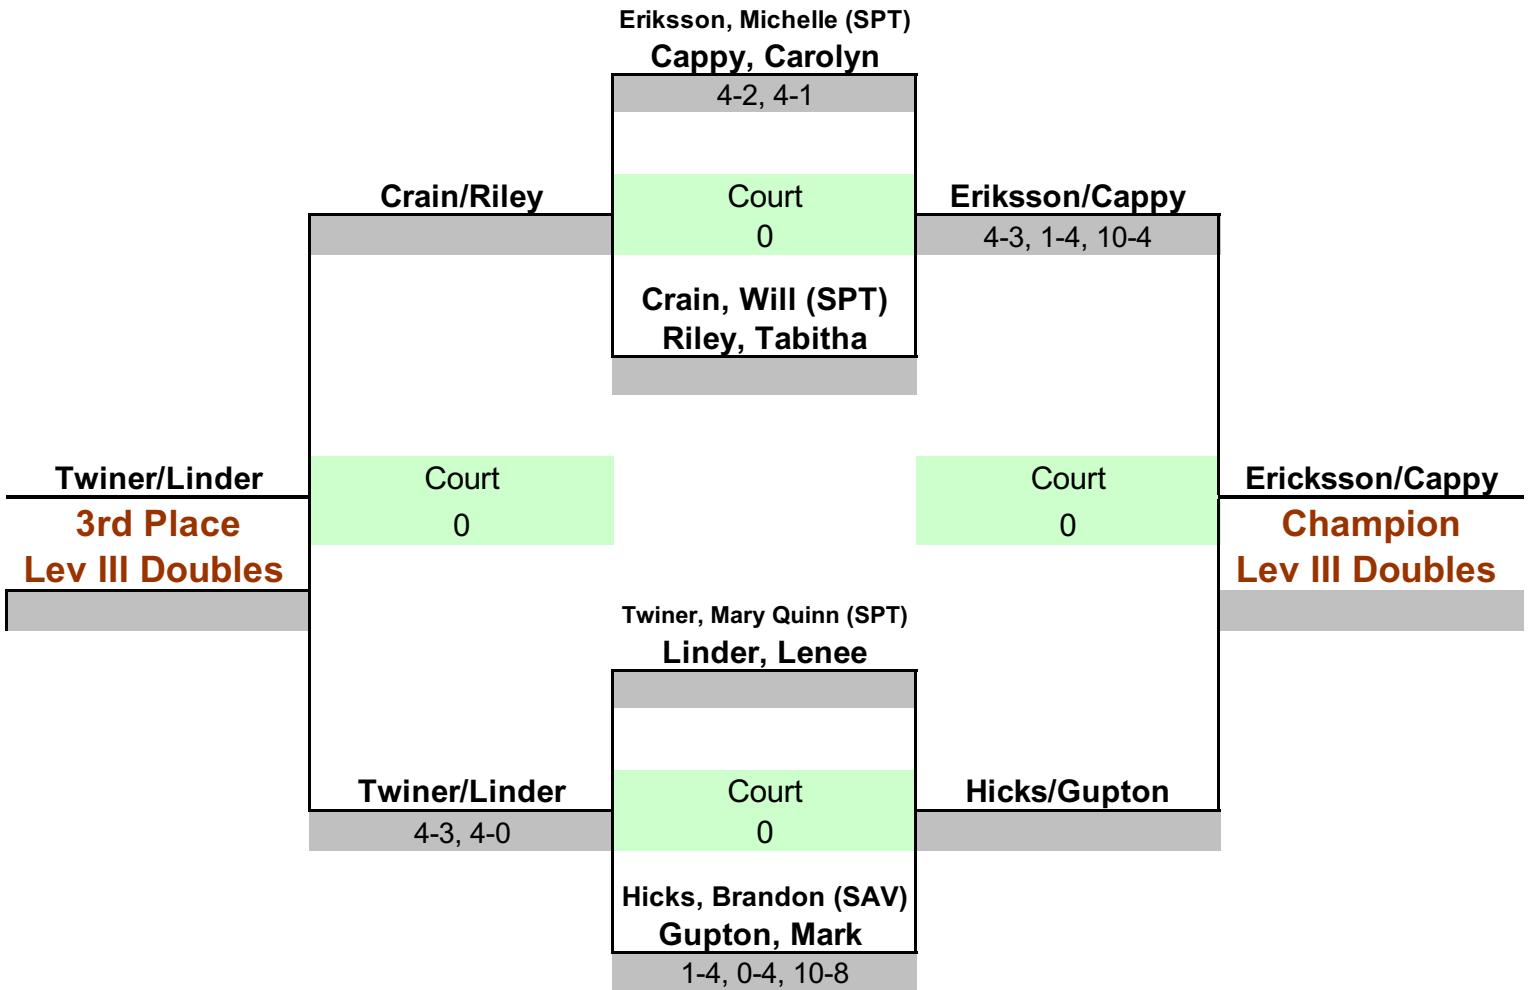

Lev III Doubles

Use this draw if four in group

Group C

ORANGE DOT BALL/ BLUE LINE COURT- SETS 1 & 2 (FIRST TO 4 by 2); 3RD SET (10 PT TIE BREAK)

No-Ad Scoring; At Deuce Point, Athlete to Athlete; Partner to Partner

UMPIRES- Confirm Scores; Circle Winning Player/Team; Record Scores in Score Box