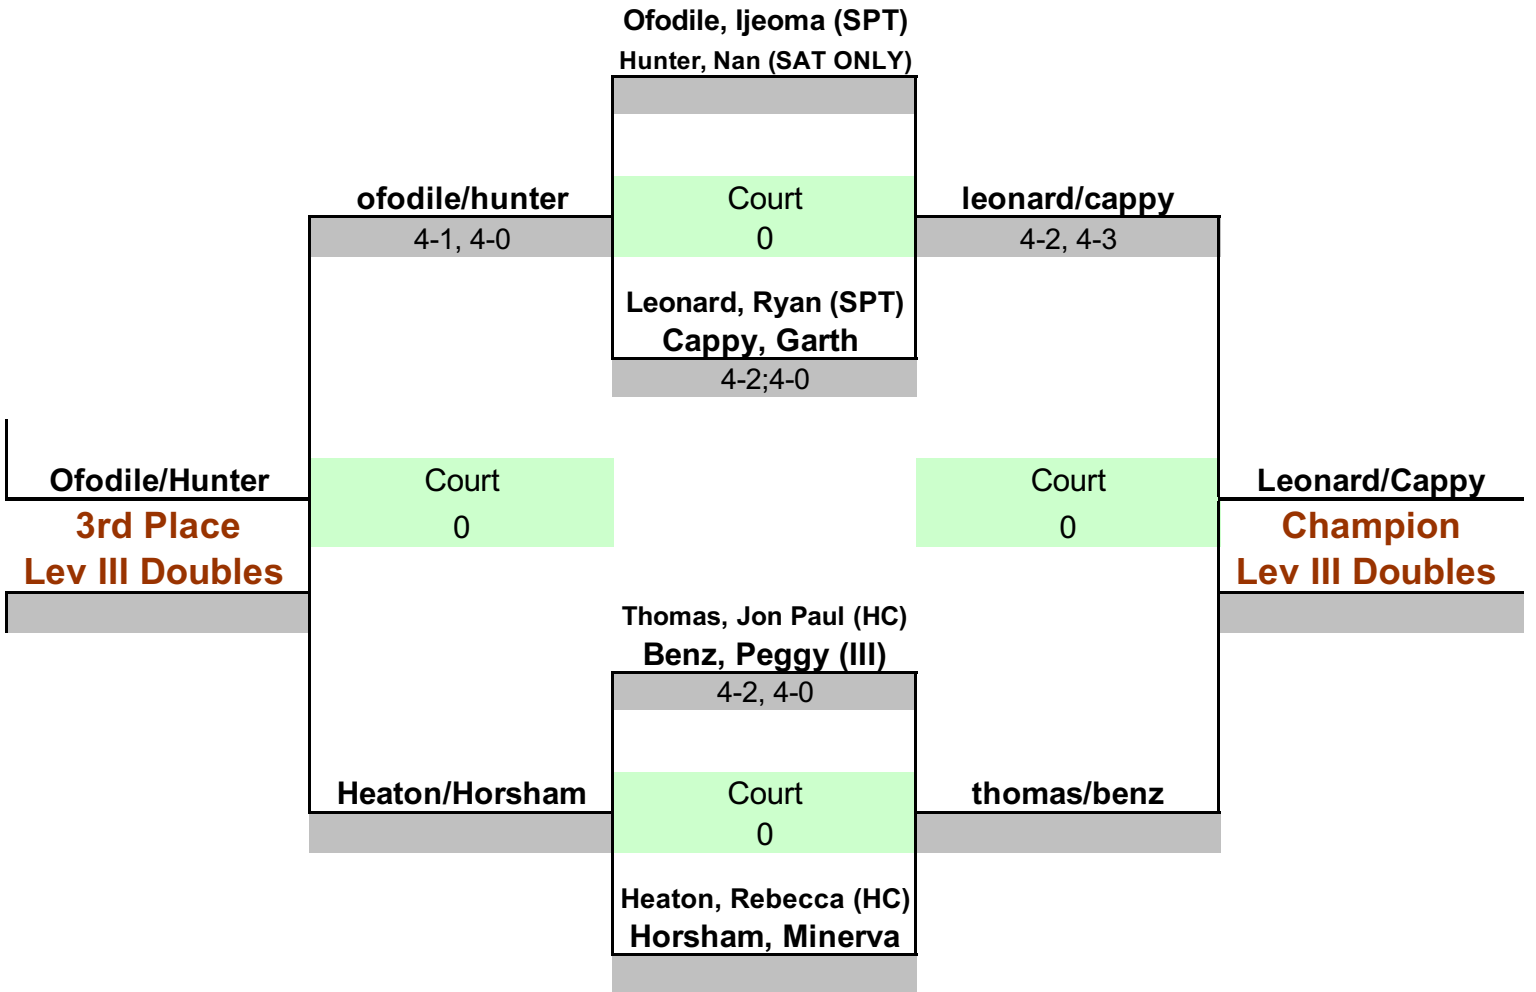

Lev III Doubles

Use this draw if four in group

Group A

ORANGE DOT BALL/ BLUE LINE COURT- SETS 1 & 2 (FIRST TO 4 by 2); 3RD SET (10 PT TIE BREAK)

No-Ad Scoring; At Deuce Point, Athlete to Athlete; Partner to Partner

UMPIRES- Confirm Scores; Circle Winning Player/Team; Record Scores in Score Box