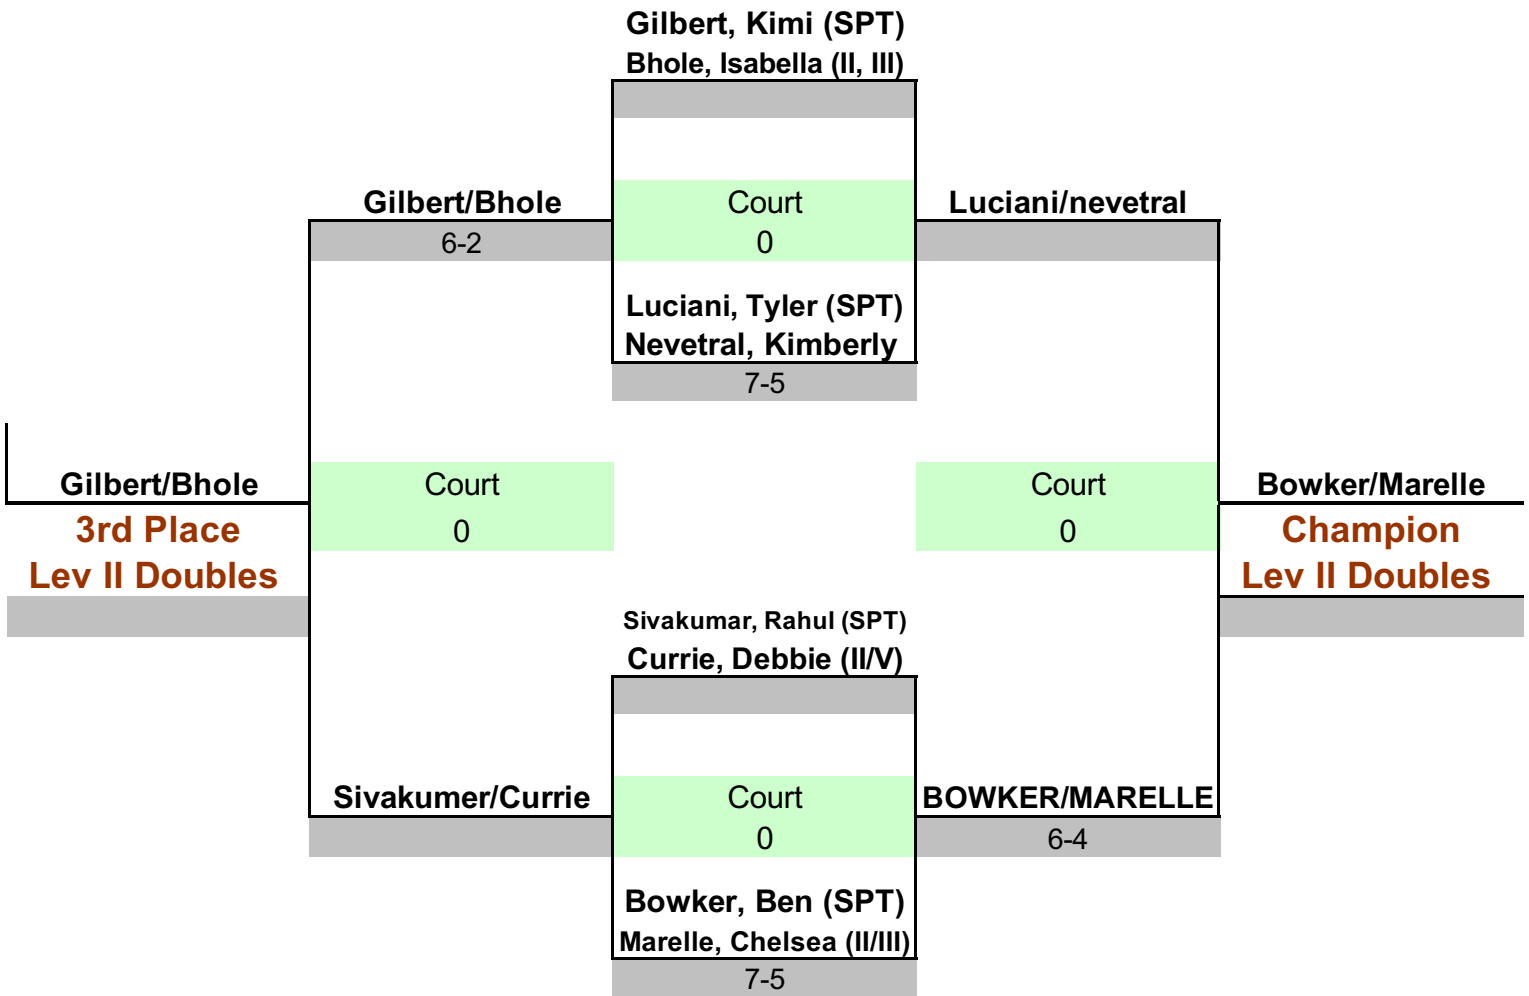

# Lev II Doubles

Use this draw if four in group

**Group D**

RED/YELLOW BALL- Service Box to Service Box Sets 1&2 (first to 4 games by 2); 3rd set tie break- first to 10 by 2

No-Ad Scoring; At Deuce Point, Athlete to Athlete; Partner to Partner

UMPIRES- Confirm Scores; Circle Winning Player/Team; Record Scores in Score Box